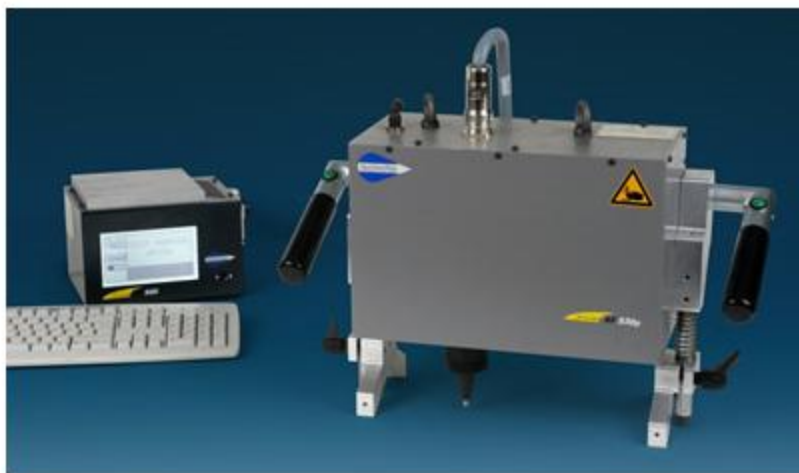

Company Name

Keyword

Category (optional)

Location

- › Buildings & Maintenance
- › Electrics & Electronics
- › Environmental Control
- › Factory Equipment
- › Finishing & Materials
- › Handling & Storage
- › Industrial Computing
- › Inspection & Measurement
- › Marketing & Promotions
- › Mechanical Components
- › Metalworking Equipment
- › Packaging & Labelling
- › Plant Maintenance
- › Process Plant & Control
- › Safety & Security

Directory > Technifor Limited

Technifor's XF530p - portable deep marking by micro-percussion

The XF530p from Technifor offers deep marking by micro-percussion, attaining a depth of 0.4mm.

It can be used on tubes or smooth surfaces. It can be applied to the part, with no need for other pre-tension equipment or supplementary positioning.

The XF530p can be used to mark pipelines (oil, mining, gas), **lifting/hoisting equipment** (pallet trucks, forklift trucks), 'off-the-road' vehicles and naval constructions.

Weighing 18kg, for a volume of several dm³, the XF530p has a marking field of 200mm x 50mm and can scribe a variety of text, logos, dates, variables and Data Matrix codes.

The marking can be done on the flat, at angles or on radial curves, and with different types of font characters (continuous line, separated marks, or standard 5x7 fonts).

The XF530p is also designed to be ergonomic. Its marking release buttons are positioned on the control handle to facilitate good positioning during operation.

Its remote control unit, the UC500, comprises an interface in 19 languages, managing 14 types of keypad, and uses a universal power supply that operates between 90 and 250 volts.

The integrated monitoring software is also very user-friendly, ensuring fast creation of marking information. A large backlit screen allows quick sight of any marking in progress.

Finally, the XF530p is open to numerous interface connections (RS232, Ethernet and 8E/4S) to establish a link with information networks and/or in-house tracking systems. A simple USB key can import or export numbers, logos and historic documents.